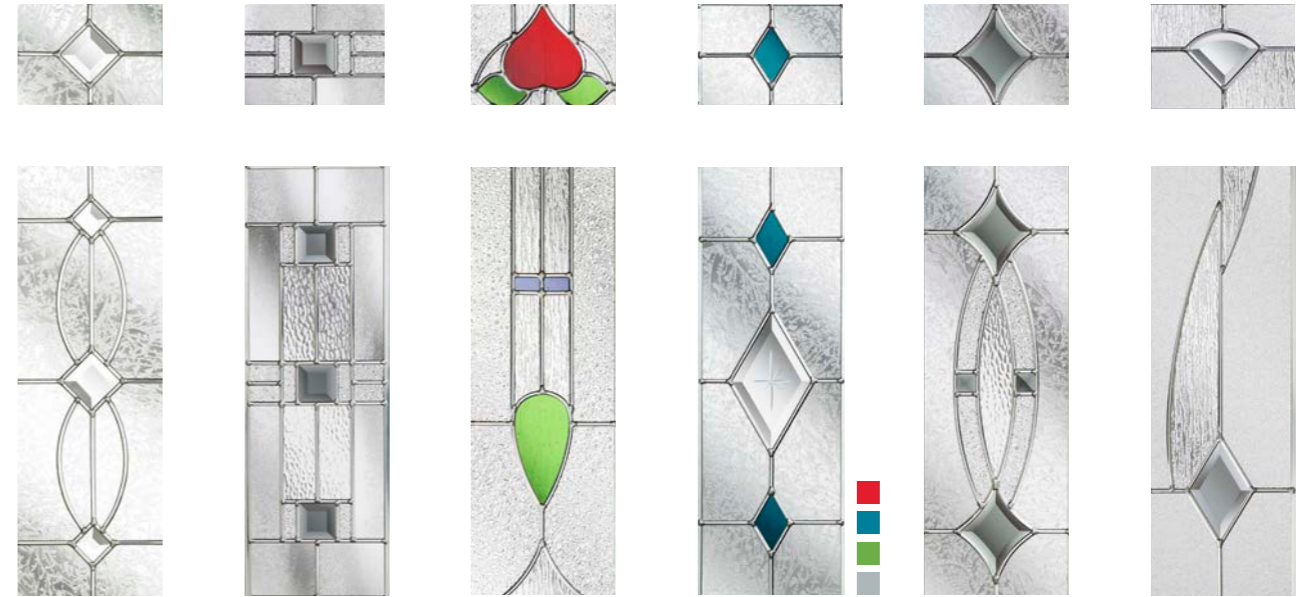

Savana

Scotia  
Zinc or Brass Caming.

Sierra

Trieste

Valentia

All glass designs are only available in zinc caming unless indicated in product descriptions.

# NXT GEN

Choose the Magnum 14 to let in floods of light, or the Magnum 2 for increased privacy with a touch of decorative glass.

Shown below in **Traffic Red**, with **Andorra** Glass.

Andorra  
Zinc or Brass  
Caming.