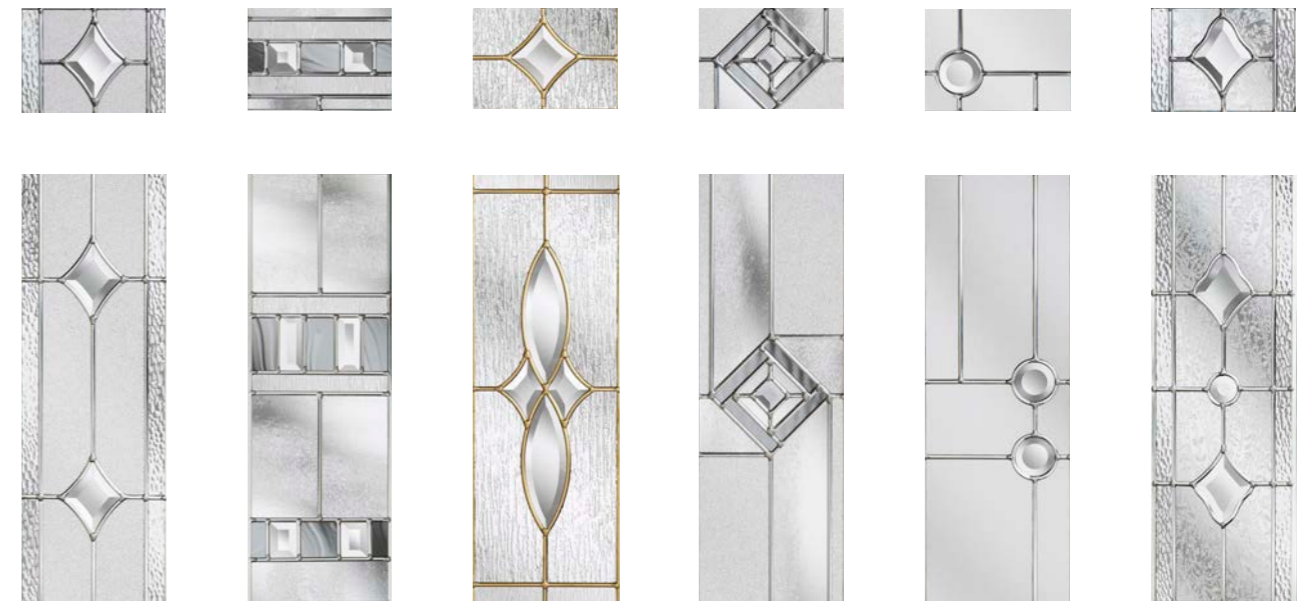

Palma

Savana

Scotia
Zinc or Brass
Caming.

Sierra

Trieste

Valentia

All glass designs are only available in zinc caming unless indicated in product descriptions.