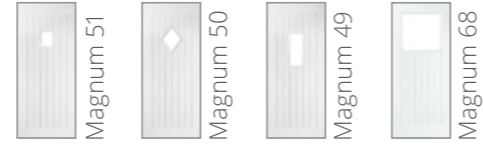

SIGNATURE

Shown below in **Distinction Cream White**, with **Andorra Glass** and **Gold hardware**.

Andorra
Zinc or Brass Caming.