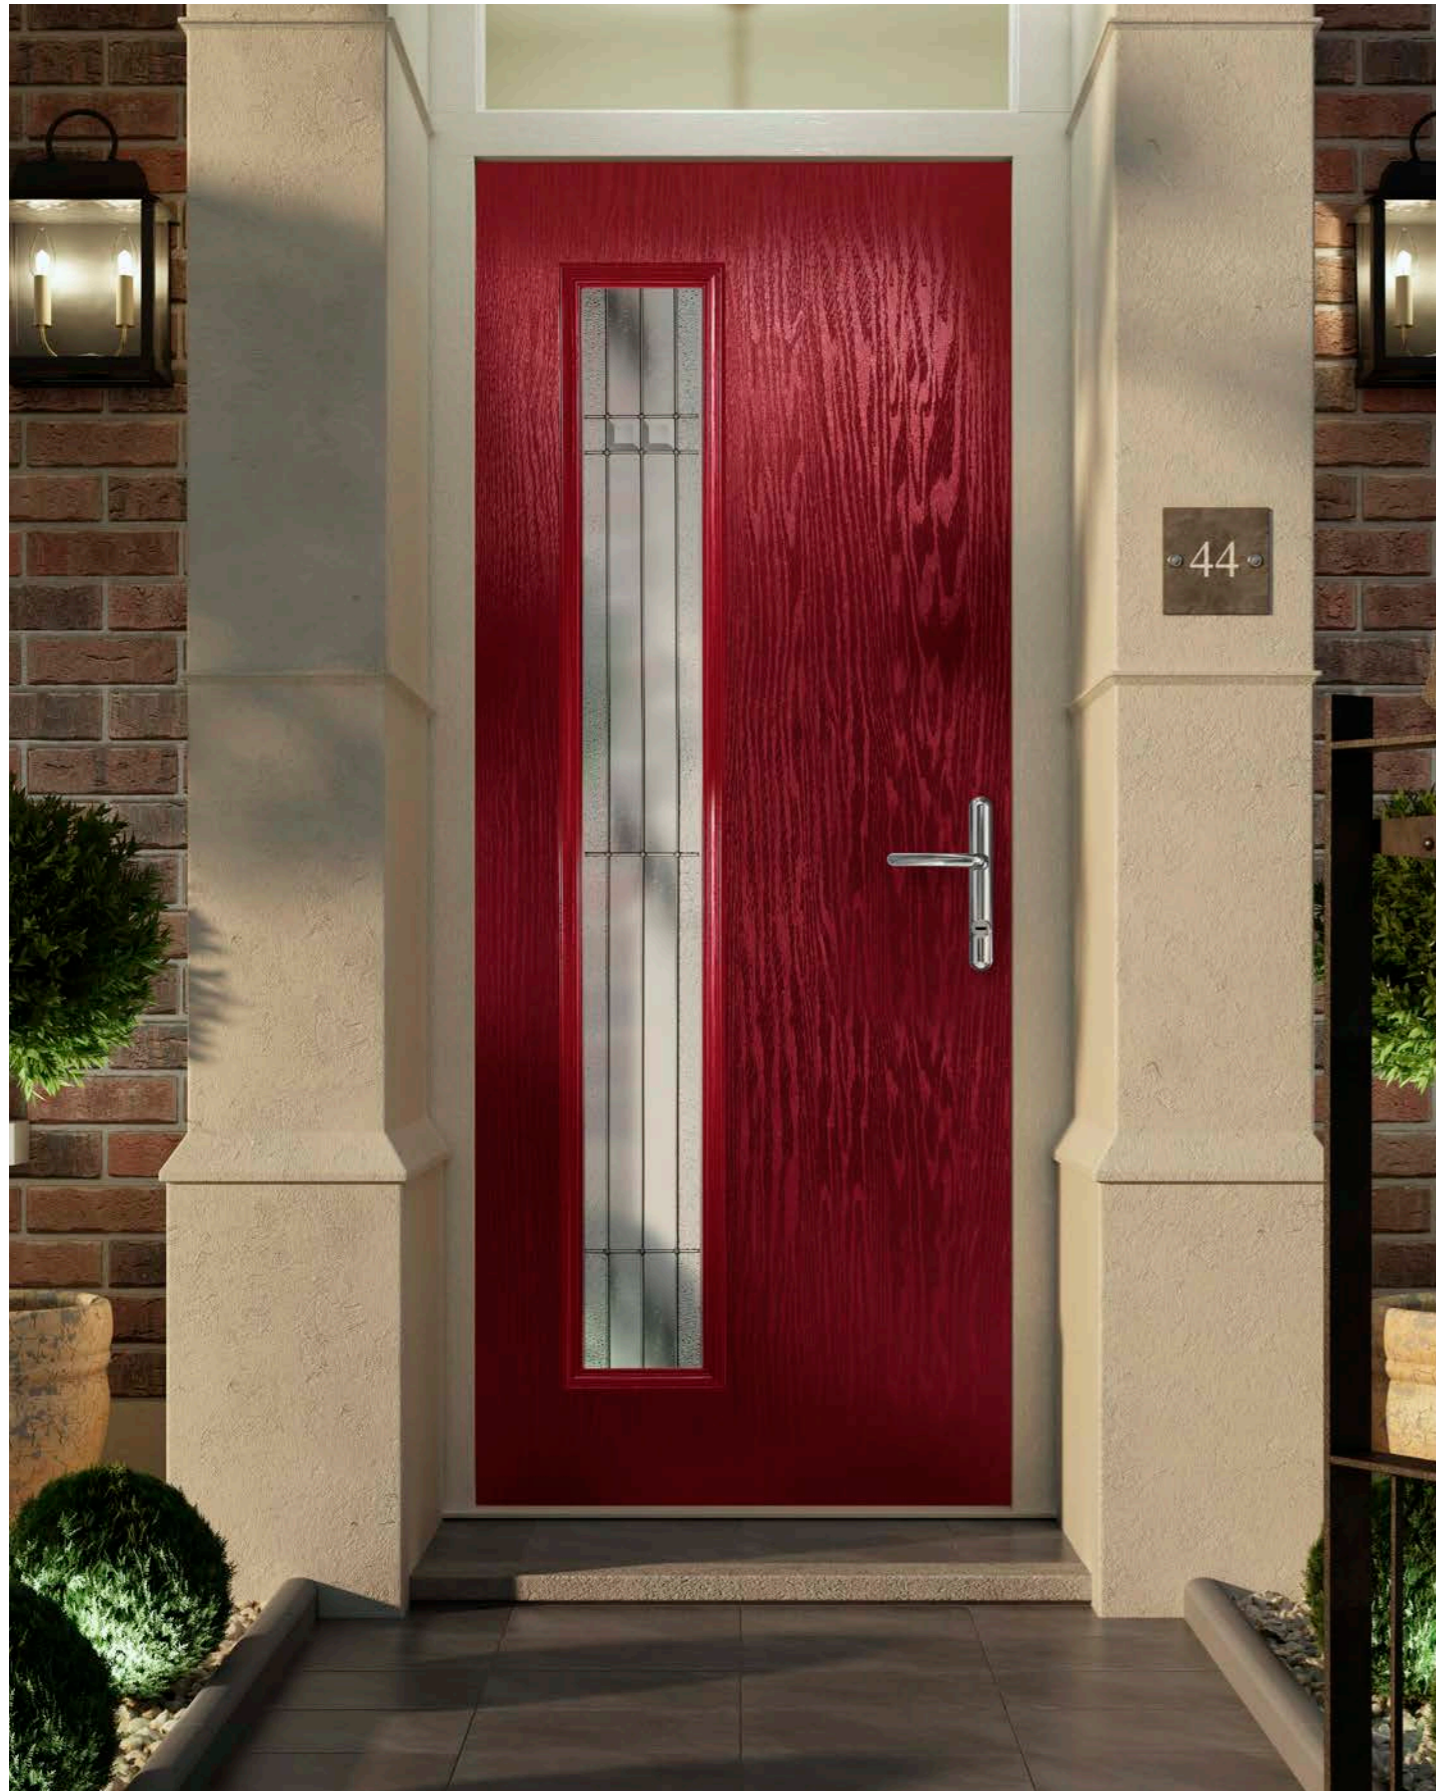

ESPRIT

Shown below in Red, with Radiant Glass.

MAGNUM 28

Available in left, centre and right configurations.
Doors left to right;
Purple Violet with Canvas Glass
White with Radiant Glass

Available in left, centre and right configurations.