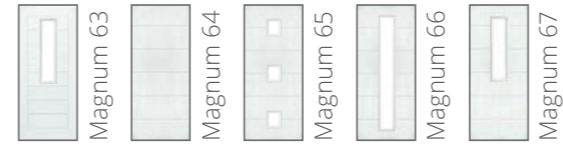

NEW INFINITY

Our Infinity Collection is an eagerly anticipated addition to our already popular contemporary range. On-trend door styles that are sure to make a statement on your home.

MAGNUM 59

Available in left, centre and right configurations.
Doors left to right;
Green Mist with Radiant glass
Anthracite Grey with Canvas Glass