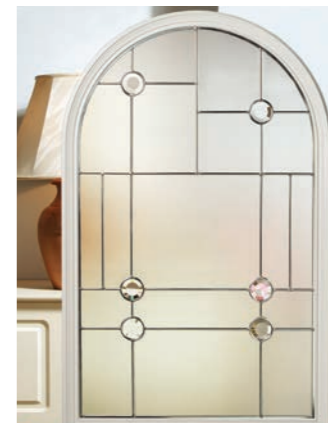

SPARKLING GLASS

Each glass design is triple glazed, something that offers two major benefits. Firstly, thermal efficiency is maintained. And because the decorative panel is enclosed within two clear panes, keeping it clean and pristine is much easier too. All the panels have slim sightlines so attention is focused on the beauty of the panel and for extra security the external face is fitted with 6.8mm laminated safety glass to BS EN 14449.

Enclosed Mini-blinds

An enclosed mini-blind is the perfect solution for controlling light and privacy in your home.

Mini-blinds can be handed left or right and have a simple control mechanism to be raised or tilted with one hand. This system uses a magnetic tab rather than a traditional cord, so is completely safe for use around children.

The mini-blind is enclosed within two panes of glass in the frame so never require painting and are protected from damage and dust. They are a stylish finishing touch to any external door.

Trieste