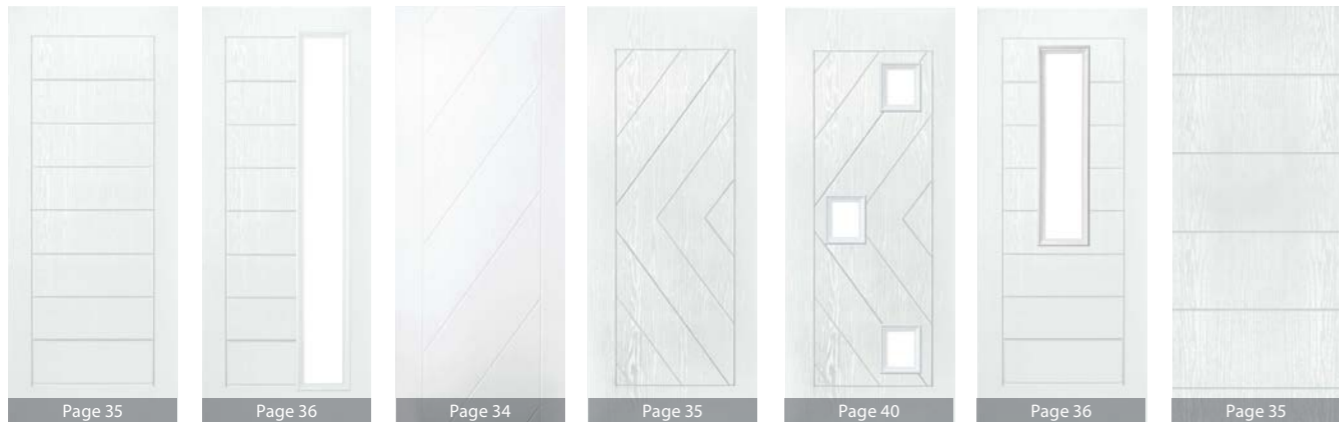

Magnum 58   Magnum 59 Left, Centre or Right   Magnum 60   Magnum 61 Left or Right   Magnum 62 Left or Right   Magnum 63 Left or Right   Magnum 64 Left or Right