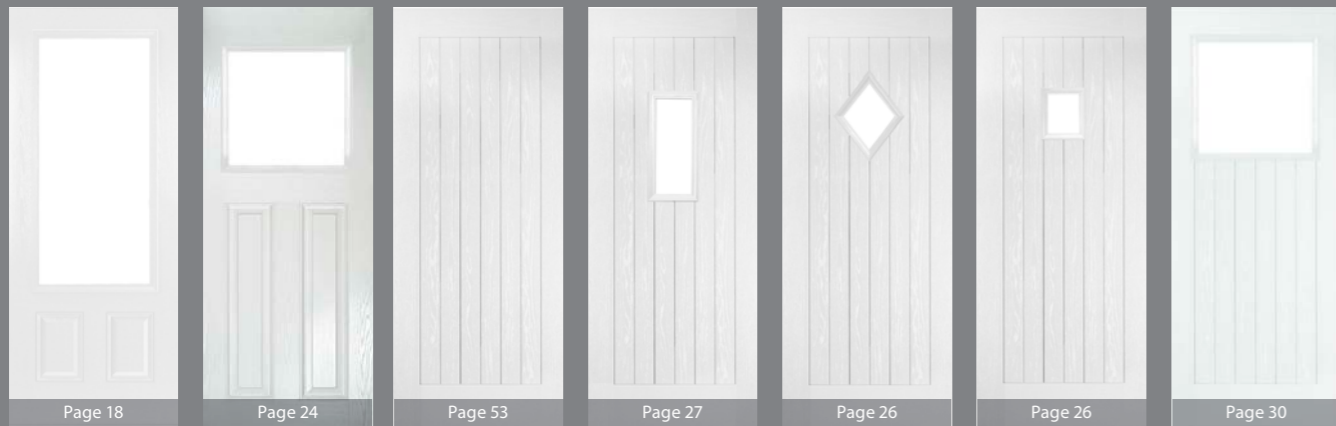

Magnum 70   Magnum 69   Magnum 48   Magnum 49   Magnum 50   Magnum 51   Magnum 68