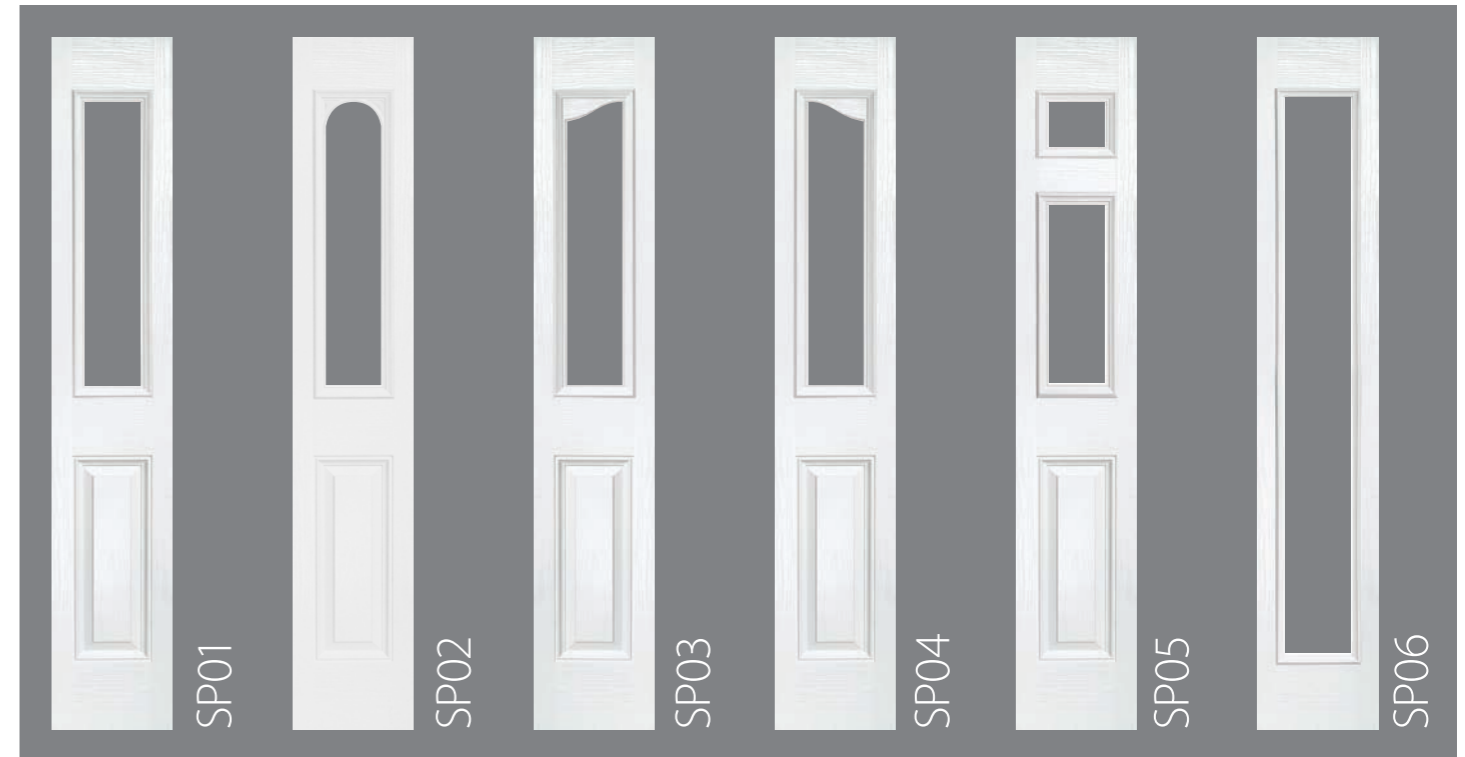

If you have the space, adding sidelights or sidepanels is a great way to make a statement entrance. Not only do they look impressive by extending the glazed area across the entrance to your home, sidelights also allow for more natural light to fill your internal living space.

Constructed in the same way as the door, with the same brilliant credentials you don't need to worry about compromising on any aspect.

You can choose to have them in the same colour as your door with matching glass for seamless look that flows with your home.

Please note: sidelights not available as nxt-gen.