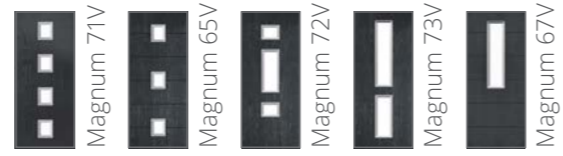

NEW VENTURE

Our Venture Collection is a modern addition to our popular contemporary range. A sleek look, for that extra polished finishing touch.

71V