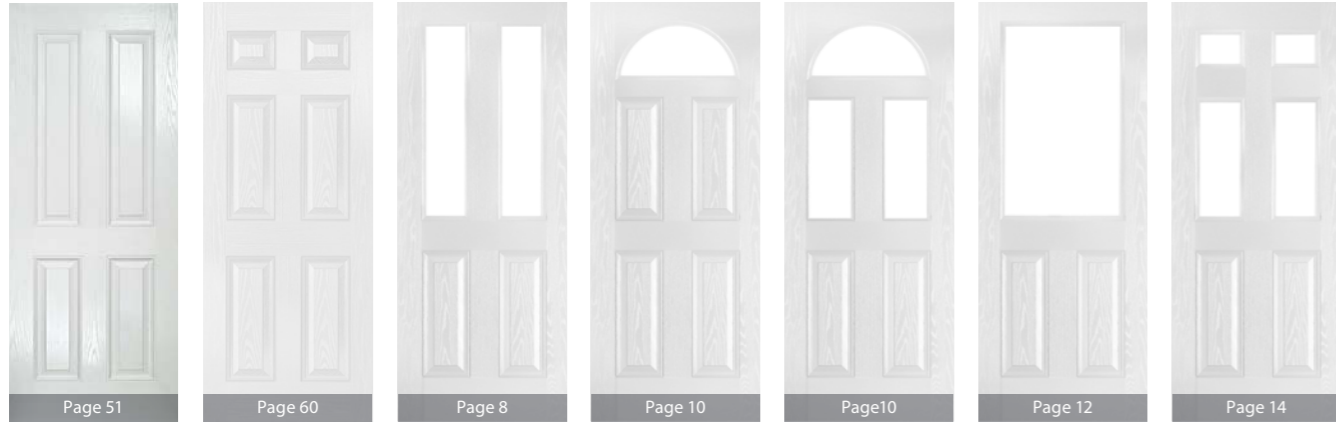

Magnum 15   Magnum 01   **nxt-gen** Magnum 03   **nxt-gen** Magnum 07   **nxt-gen** Magnum 08   **nxt-gen** Magnum 10   **nxt-gen** Magnum 14