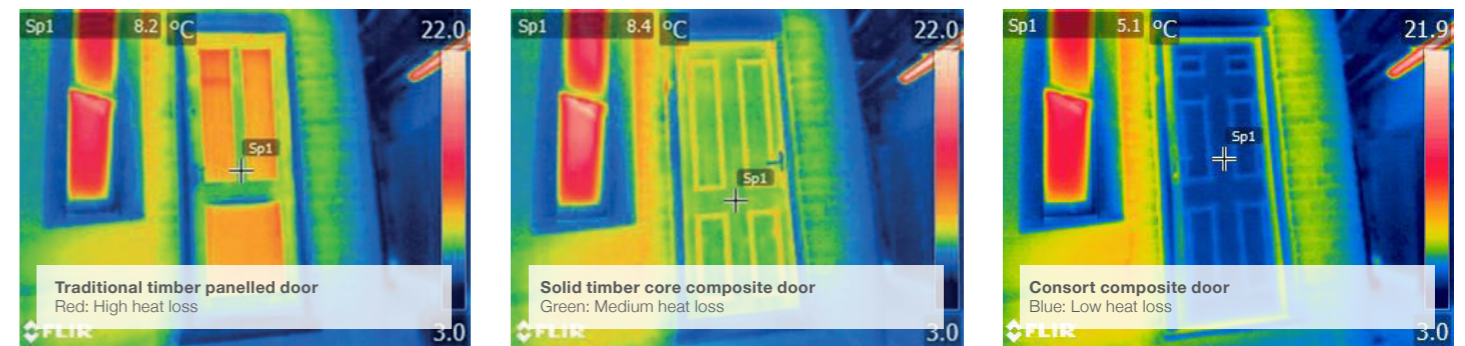

SECURITY

THE MOST ENERGY EFFICIENT DOOR

The rising cost of energy bills and the impact on the environment means we all want to keep our consumption to a minimum. One of the best ways to achieve this is to choose thermally-efficient products which will keep warmth in and cold out, saving money and reducing emission levels.

The photographs below show the thermal efficiency of each of the doors we tested.

The darker the blue, the less heat is being lost. Reds and greens – the predominant colours on the timber door – indicates high heat loss.

Important in protecting your home from intruders. Your door has:

- Been manufactured in accordance to PAS 24 testing
- Enhanced security performance requirements for doorsets in the UK
- Secured by Design' endorsement which is an official police initiative that improves the security of buildings and their immediate surroundings to provide safe places to live, work, shop and visit
- Impact resistant GRP with rigid polymer subframe

- High-density polyurethane foam core
- Document Q Approval (threshold dependant)
- Decorative glass triple glazed and 6.8mm laminated as standard
- Non decorative glass double glazed and 6.8mm laminated as standard
- Anti-Bump, Pick and Drill barrel
- High security handle and letterplate to achieve Secured by Design
- 3 Star Cylinder

If you require Secured by Design please specify at point of order.